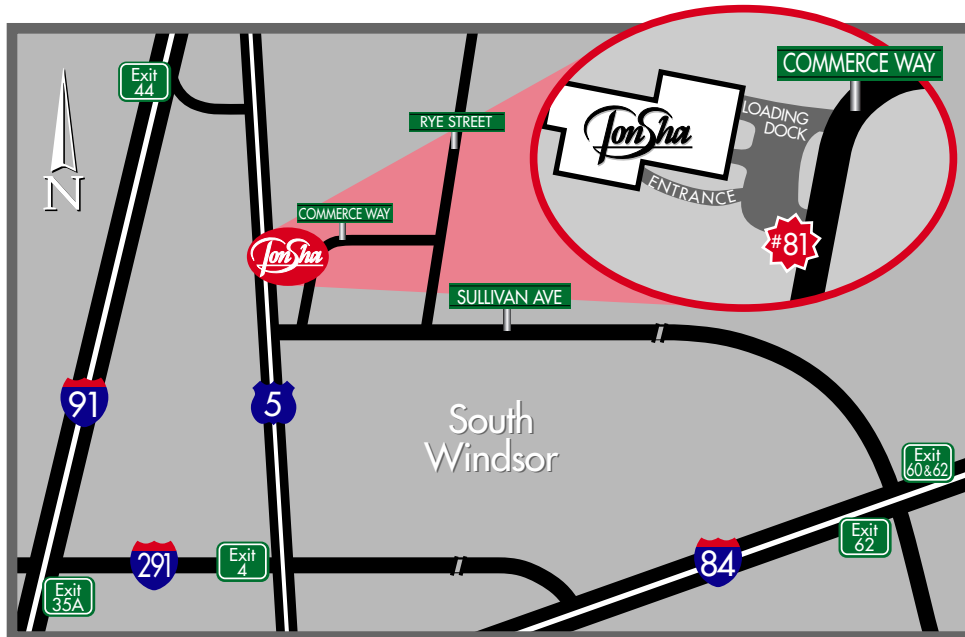

## From I-91 South:

1. Take I-91 South to Exit 44, towards East Windsor.
2. Take a right at the end of the Exit onto Route 5 South.
3. Proceed South on Route 5 for about 4 miles.
4. Turn left onto Sullivan Avenue (Route 194).
5. Take an immediate left at All-Phase onto Commerce Way.
6. TonSha is located about 2/10ths of a mile on the left, #81.

## From I-91 North:

1. Take I-91 North to Exit 35A (Route 291E).
2. While on Route 291E, take Exit 4 to Route 5.
3. Take left onto Route 5.
4. Turn right onto Sullivan Avenue (Route 194).
5. Take an immediate left at All-Phase onto Commerce Way.
6. TonSha is located about 2/10ths of a mile on the left, #81.

## From I-84 East:

1. Take I-84 East to Exit 62.
2. Take a left onto Buckland.
3. Continue straight on Buckland for 5.2 miles.
4. Note: Buckland becomes Sullivan Avenue at the Route 30 intersection.
5. Take a right onto Commerce Way (last street before Route 5).
6. TonSha is located about 2/10ths of a mile on the left, #81.

## From I-84 West:

1. Take I-84 West to Exit 60 & 62 (Buckland/Middle Tpke West).
2. Merge onto I-384 East ramp.
3. Take the exit on the left.
4. Turn right onto Pleasant Valley Road.
5. Turn left onto Buckland.
6. Continue straight on Buckland for 5.2 miles.
7. Note: Buckland becomes Sullivan Avenue at the Route 30 intersection.
8. Take a right onto Commerce Way (last street before Route 5).
9. TonSha is located about 2/10ths of a mile on the left, #81.